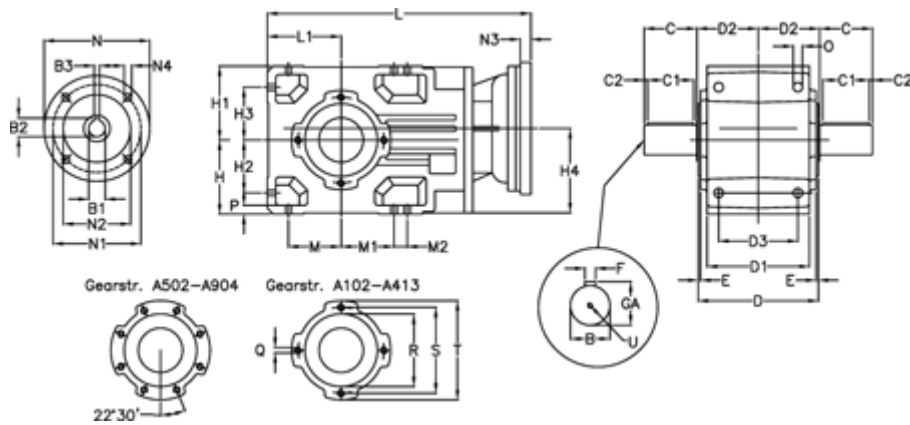

Article number: 29600201812230
 Description: Bevel helical gearbox
 A202UD-18,1-P80B5

Measures

B = 30	D1 = 110	H1 = 80	M2 = 0	Q = M8x15
B1 = 19	D2 = 73	H2 = 60.0	N = 200	R = 95
B2 = 21.8	D3 = 90	H3 = 60.0	N1 = 165	S = 115
B3 = 6	Description = A202UD-xx-P80 B5	H4 = 93.0	N2 = 130	T = 140
C = 60	E = 3.0	L = 325.5	N3 = 0	U = M10x22
C1 = 50	F = 10	L1 = 80	N4 = M10x12	
C2 = 5.0	GA = 33.0	M = 60.0	O = 9.5	
D = 136	H = 80	M1 = 60.0	P = 9	